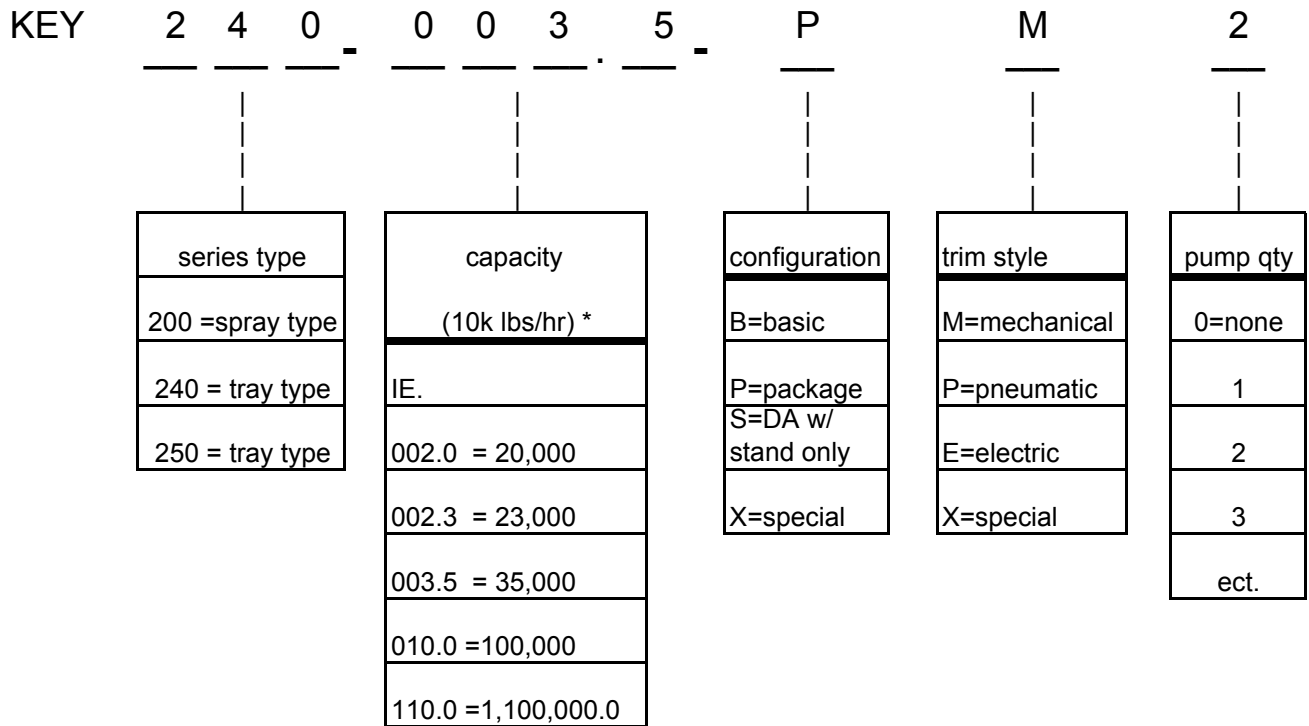

JOHNSTON DEAERATORS

Div. of Johnston Boiler Co.
SERIES 200 DEAERATOR
MODEL NUMBER KEY

* round to nearest 1000

EXAMPLE

240-003.5-PM2

DESCRIPTION

unit 240 series spray/tray type

35,000 lbs/hr

packaged system w/ stand, pump(s) and control panel

mechanical trim

two pumps